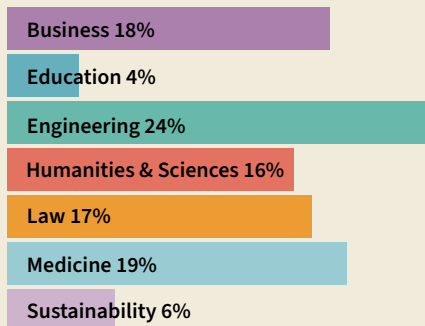

Degree totals unequal to 100% due to dual degrees

48 U.S. undergraduate institutions

Bard College*	United States Military Academy
Boston University*	United States Naval Academy
Brown University	University of Alabama in Huntsville*
California Institute of Technology	University of California, Berkeley
Carnegie Mellon University*	University of California, San Diego*
Columbia University	University of California, Santa Barbara*
Cornell University	University of Chicago
Dartmouth College	University of Florida*
Drake University*	University of Illinois at Urbana-Champaign
Duke University	University of Illinois Chicago*
Georgia Institute of Technology	University of Louisville*
Harvard University	University of Michigan
Indiana University Bloomington*	University of Southern California
Bloomington*	University of Tennessee, Knoxville
Iowa State University	University of Texas at Dallas*
Johns Hopkins University	University of Utah*
Lehigh University*	University of Virginia
Massachusetts Institute of Technology	Vaughn College of Aeronautics and Technology*
Middlebury College	Washington and Lee University*
New York University	Wellesley College
Northeastern University	Yale University
Pepperdine University*	
Princeton University	
Rice University	
Santa Clara University	
Stanford University	
Tulane University*	
United States Air Force Academy	

12 Non-U.S. institutions

American University of Afghanistan*	University of British Columbia
Imperial College London	University of Edinburgh*
Instituto Tecnológico y de Estudios Superiores de Monterrey	University of Haifa
Seoul National University	University of Lagos
London	University of Tokyo*
	University of Western Ontario*
	Yale-NUS College

*Indicates new in 2024
Updated May 2024