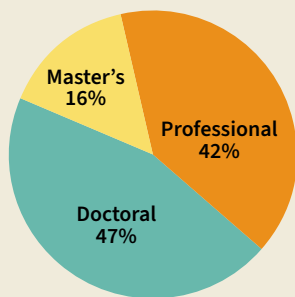

Degree totals unequal to 100% due to dual degrees

48 U.S. undergraduate institutions

Bard College*	United States Military Academy
Boston University*	United States Naval Academy
Brown University	University of Alabama in Huntsville*
California Institute of Technology	University of California, Berkeley
Carnegie Mellon University*	University of California, San Diego*
Columbia University	University of California, Santa Barbara*
Cornell University	University of Chicago
Dartmouth College	University of Florida*
Drake University*	University of Illinois at Urbana-Champaign
Duke University	University of Illinois Chicago*
Georgia Institute of Technology	University of Louisville*
Harvard University	University of Michigan
Indiana University Bloomington*	University of Southern California
Bloomington*	University of Tennessee, Knoxville
Iowa State University	University of Texas at Dallas*
Johns Hopkins University	University of Utah*
Lehigh University*	University of Virginia
Massachusetts Institute of Technology	Vaughn College of Aeronautics and Technology*
Middlebury College	Washington and Lee University*
New York University	Wellesley College
Northeastern University	Yale University
Pepperdine University*	
Princeton University	
Rice University	
Santa Clara University	
Stanford University	
Tulane University*	
United States Air Force Academy	

12 Non-U.S. institutions

American University of Afghanistan*	University of British Columbia
Imperial College London	University of Edinburgh*
Instituto Tecnológico y de Estudios Superiores de Monterrey	University of Haifa
Seoul National University	University of Lagos
London	University of Tokyo*
	University of Western Ontario*
	Yale-NUS College

*Indicates new in 2024
Updated May 2024